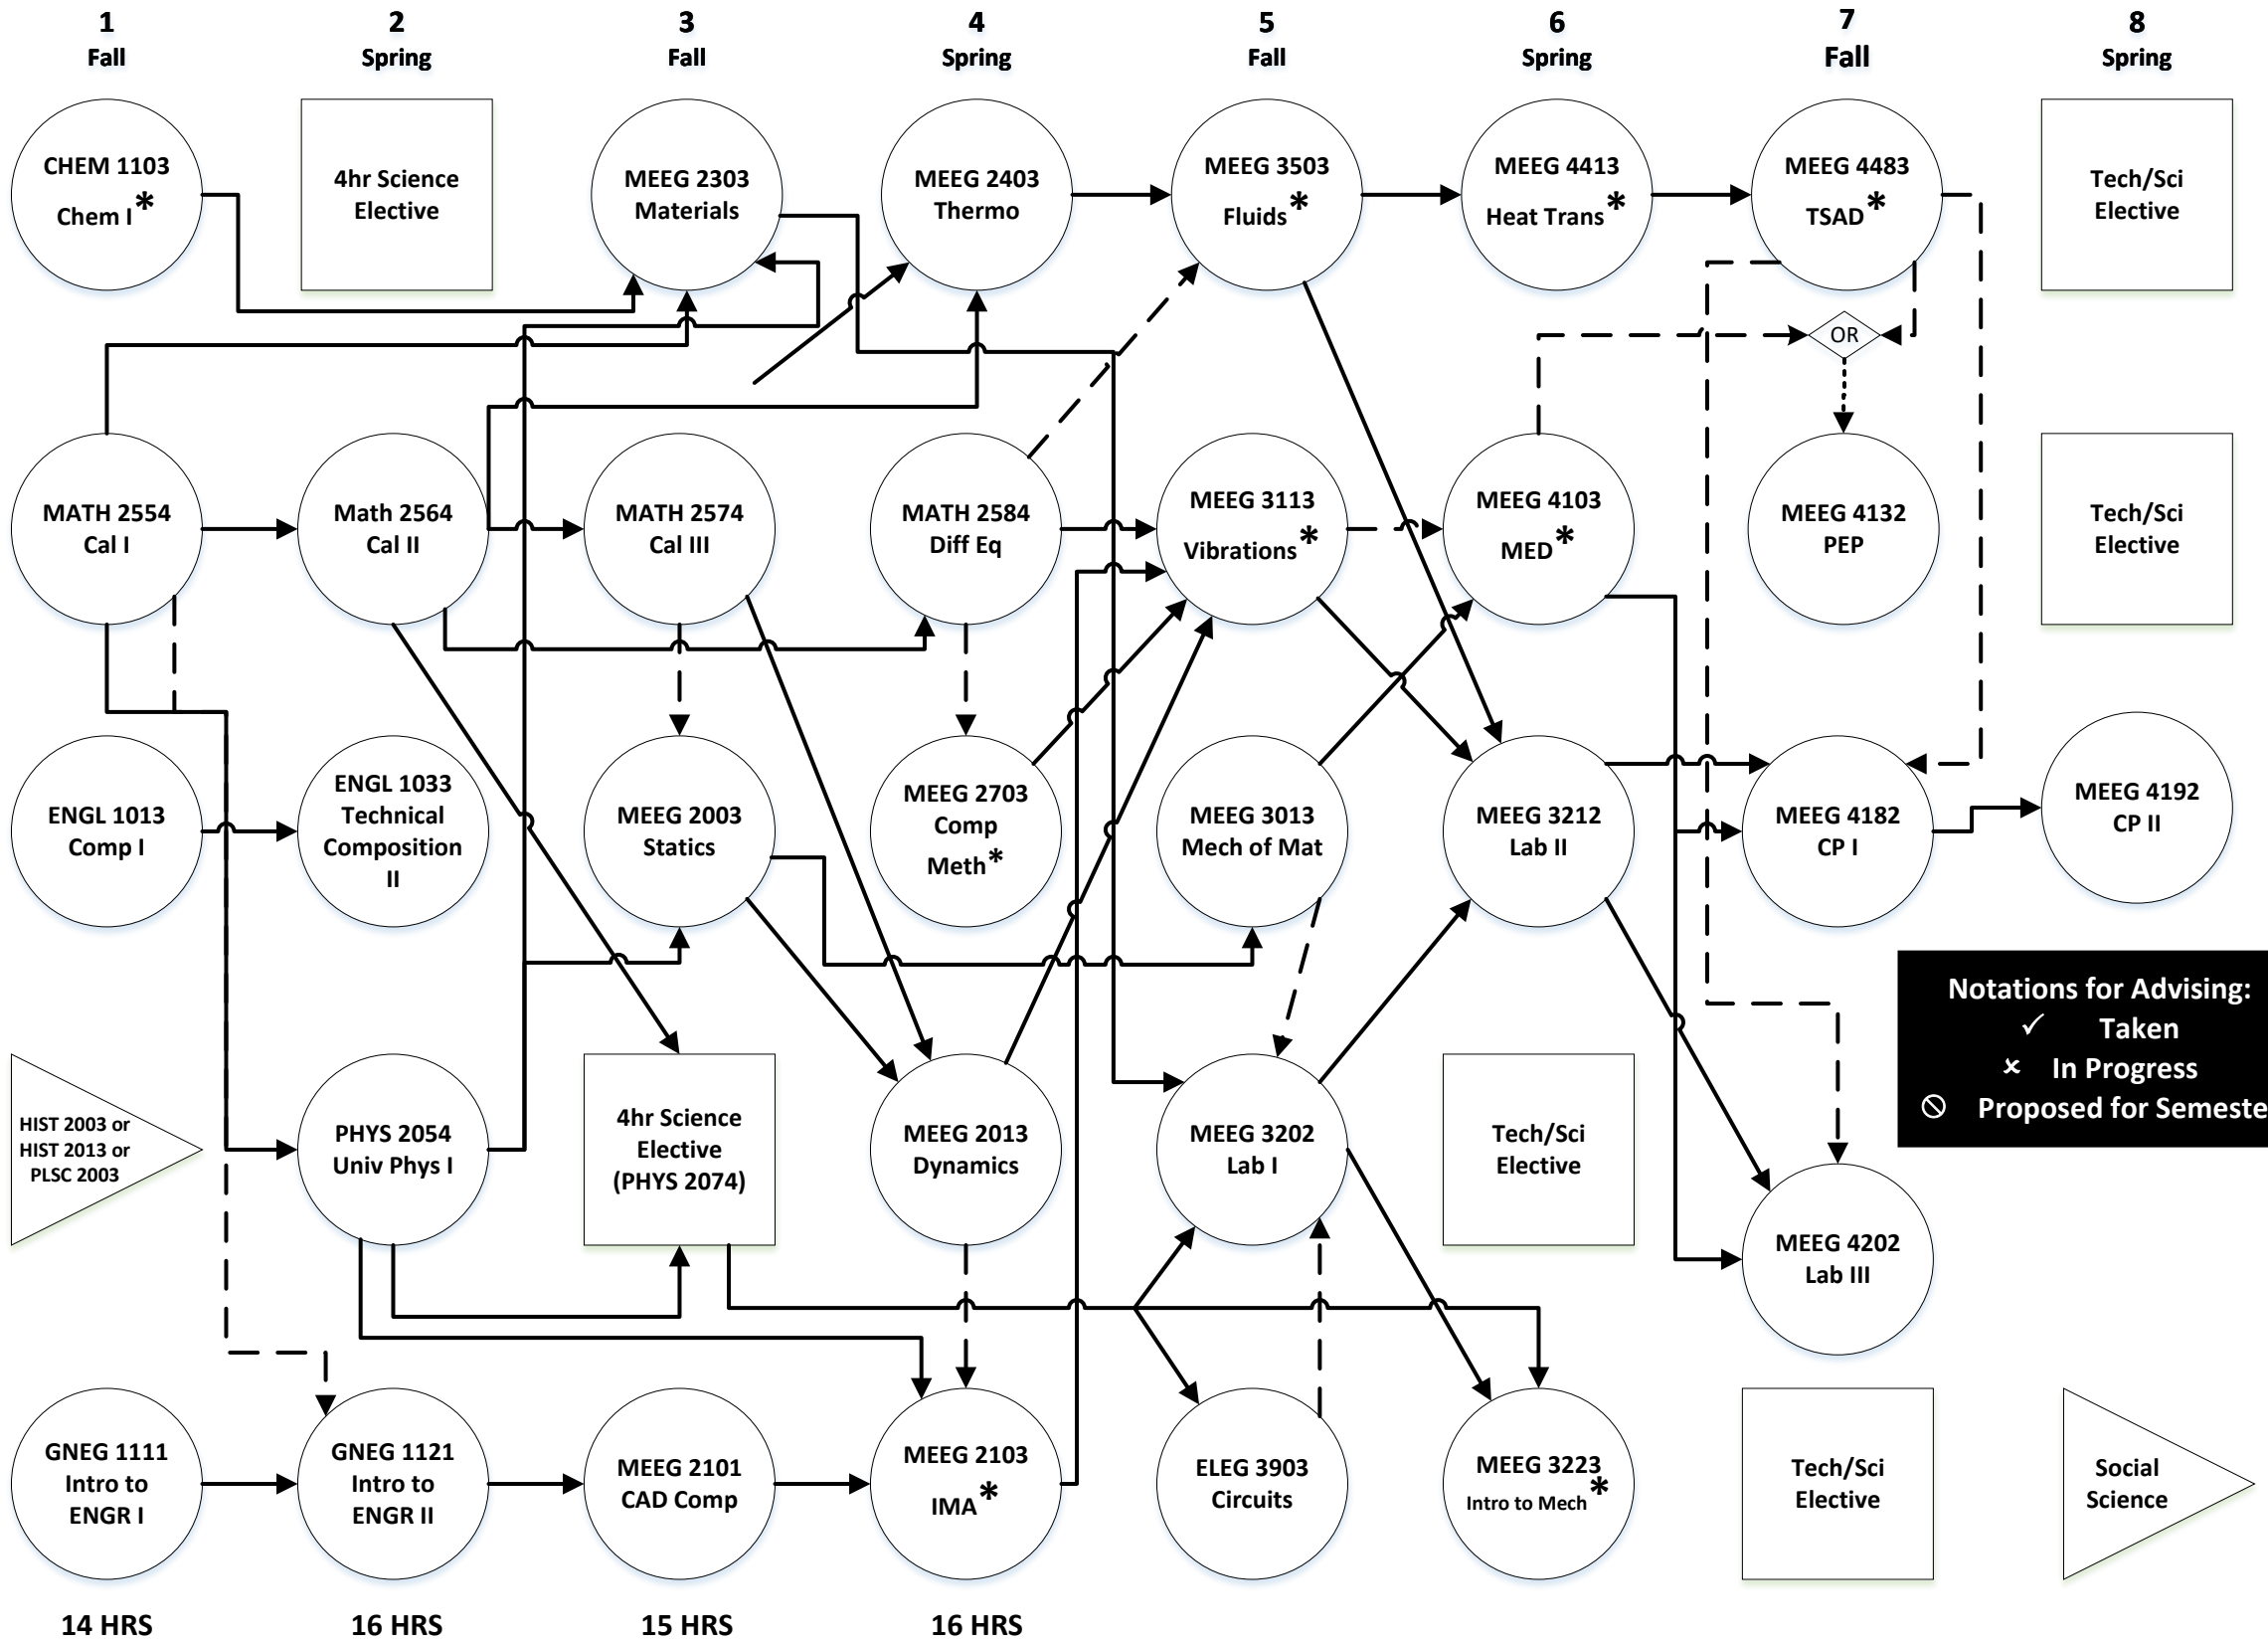

Mechanical Engineering Most Recent Curriculum – Effective Spring 2021

Required (Circle) **Sci or Tech/Sci Elective** (Square) **Hum/Soc Elective** (Triangle)

Prerequisite (Solid Arrow) **Pre- or Co- Requisite** (Dashed Arrow)

*** Offered Fall or Spring Only**

Last Revision Date: 09/15/22

ECON 2143 Or ECON 2013 (Triangle) **17 HRS**

Humanities (Triangle) **17 HRS**

Fine Art (Triangle) **15 HRS**

Social Science (Triangle) **14 HRS**