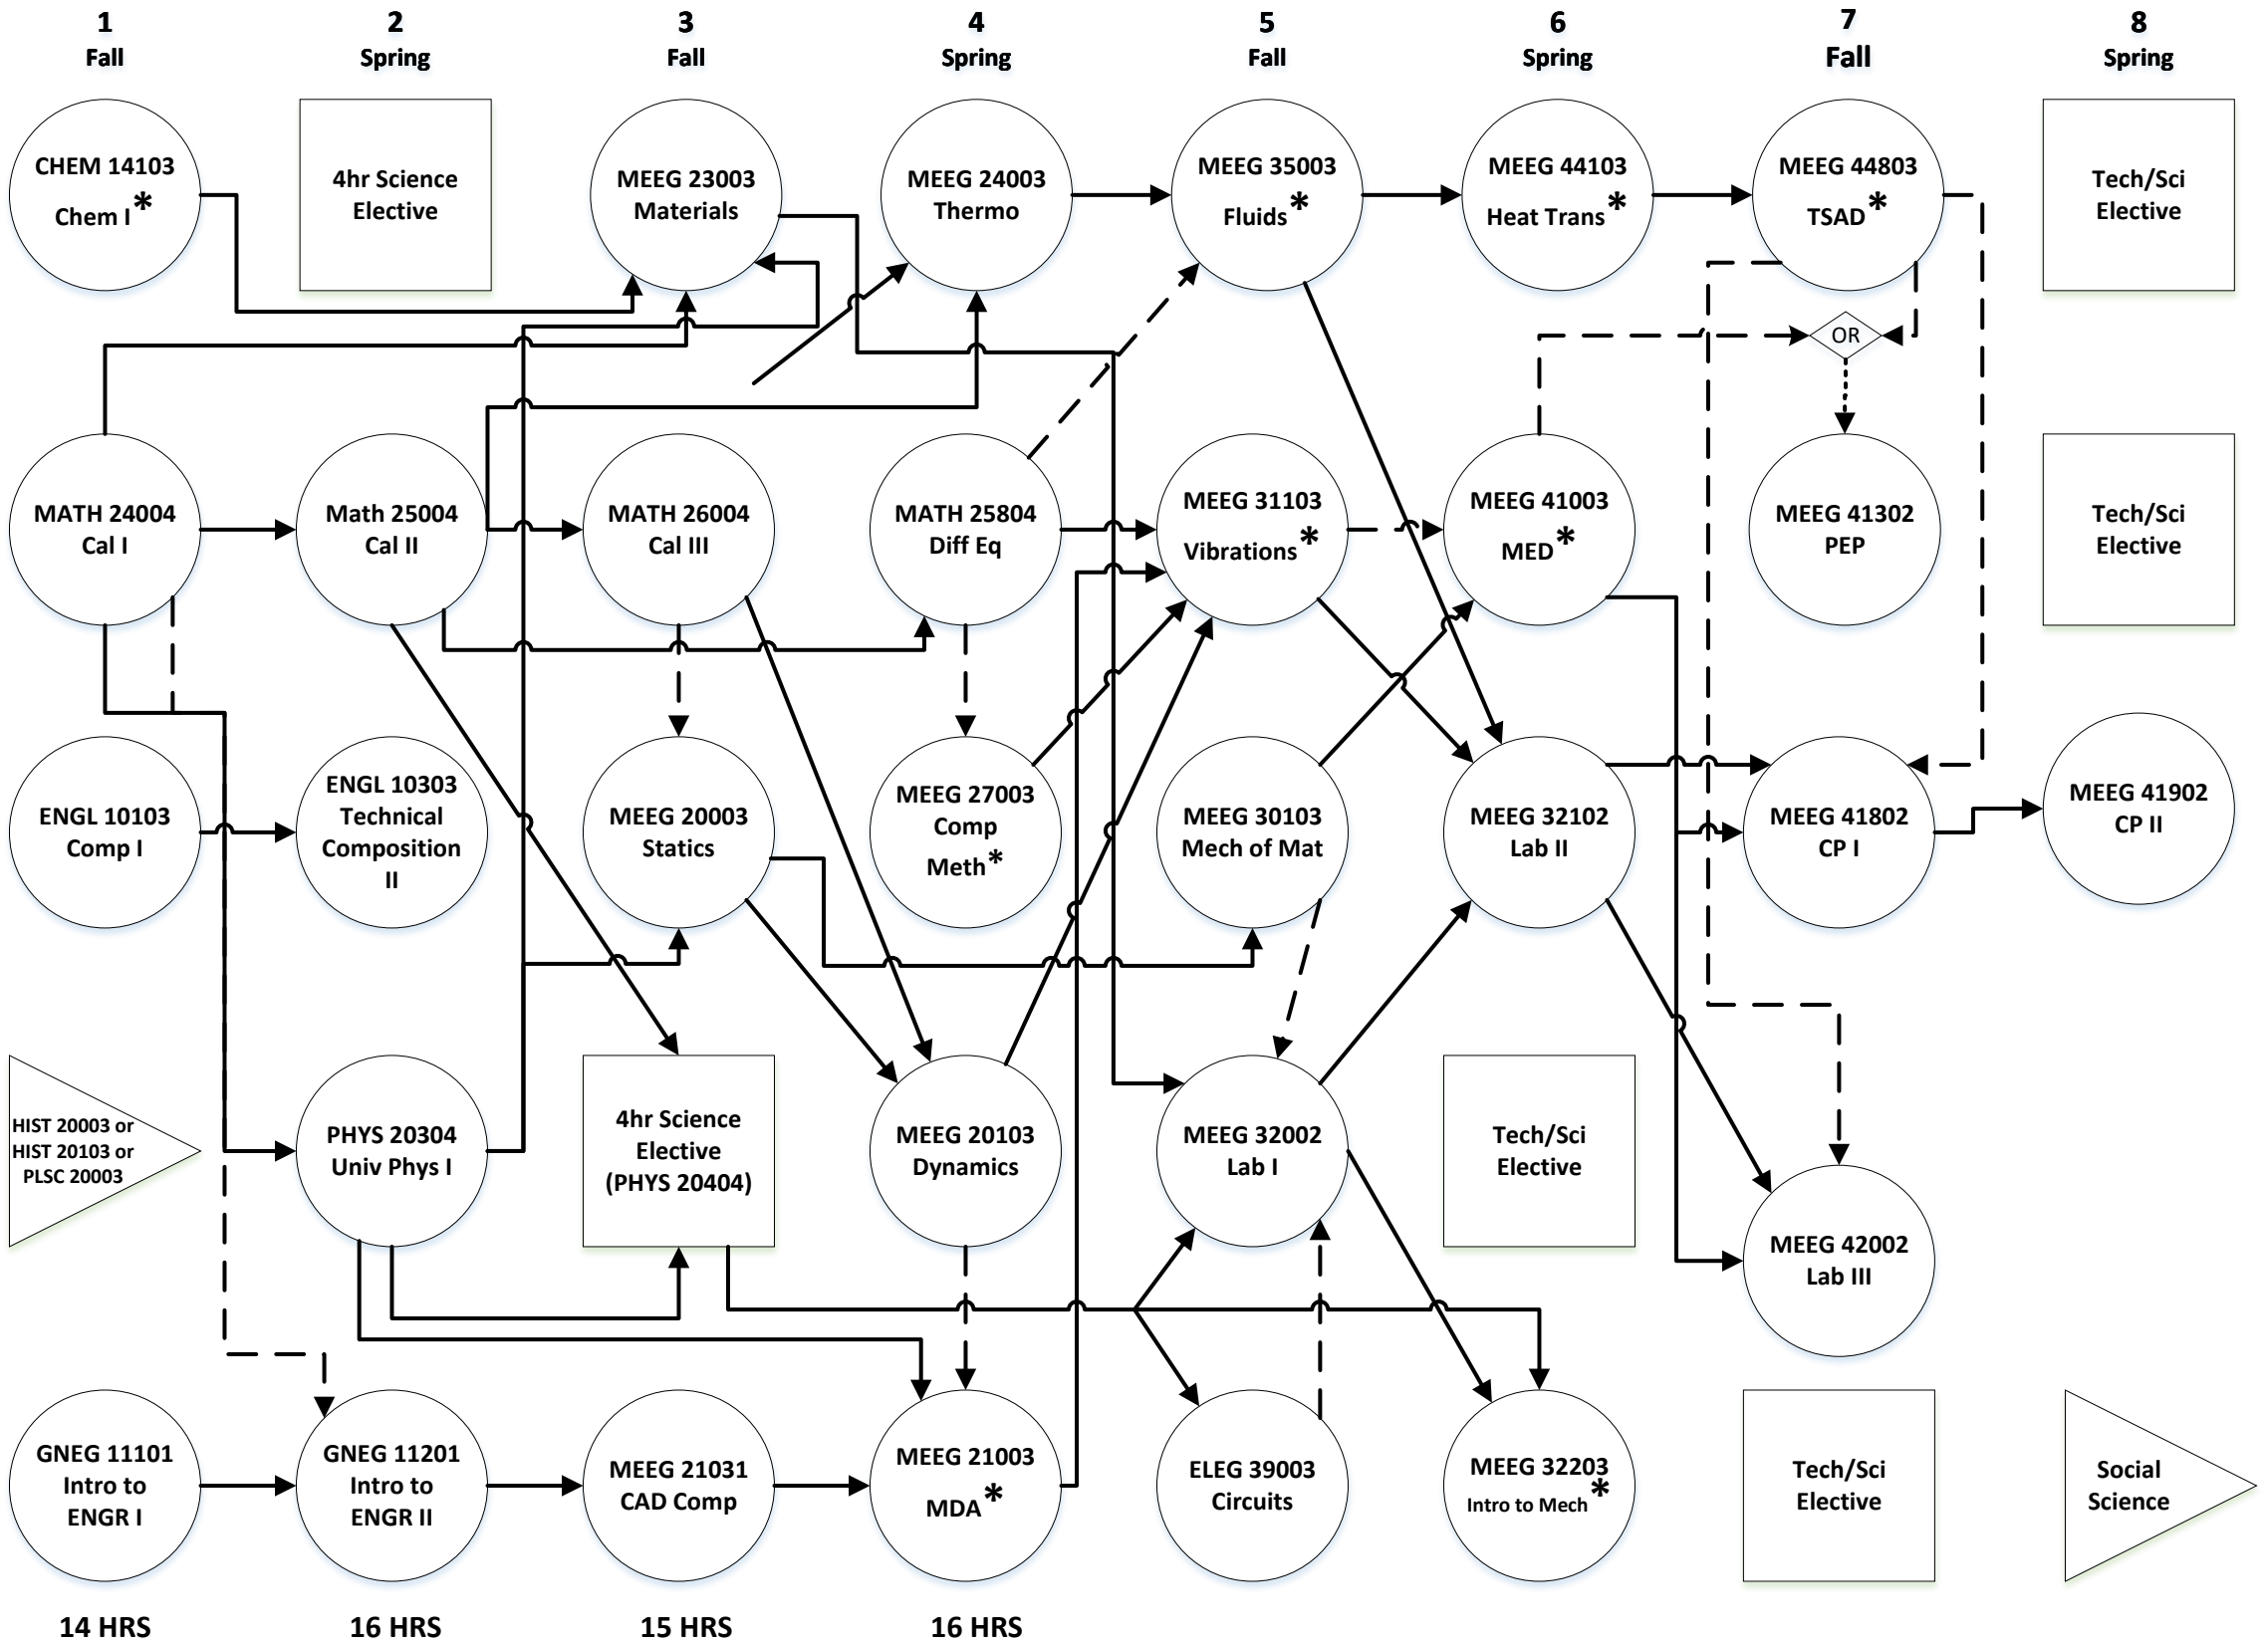

Mechanical Engineering Most Recent Curriculum – Effective Fall 2024

Legend:

- Required
- Sci or Tech/Sci Elective
- △ Hum/Soc Elective
- Prerequisite
- - - Pre- or Co- Requisite
- * Offered Fall or Spring Only

Last Revision Date: 02/21/2024

Elective Options:

- △ ECON 21403 Or ECON 21003 (17 HRS)
- △ Humanities (17 HRS)
- △ Fine Art (15 HRS)
- △ Social Science (14 HRS)